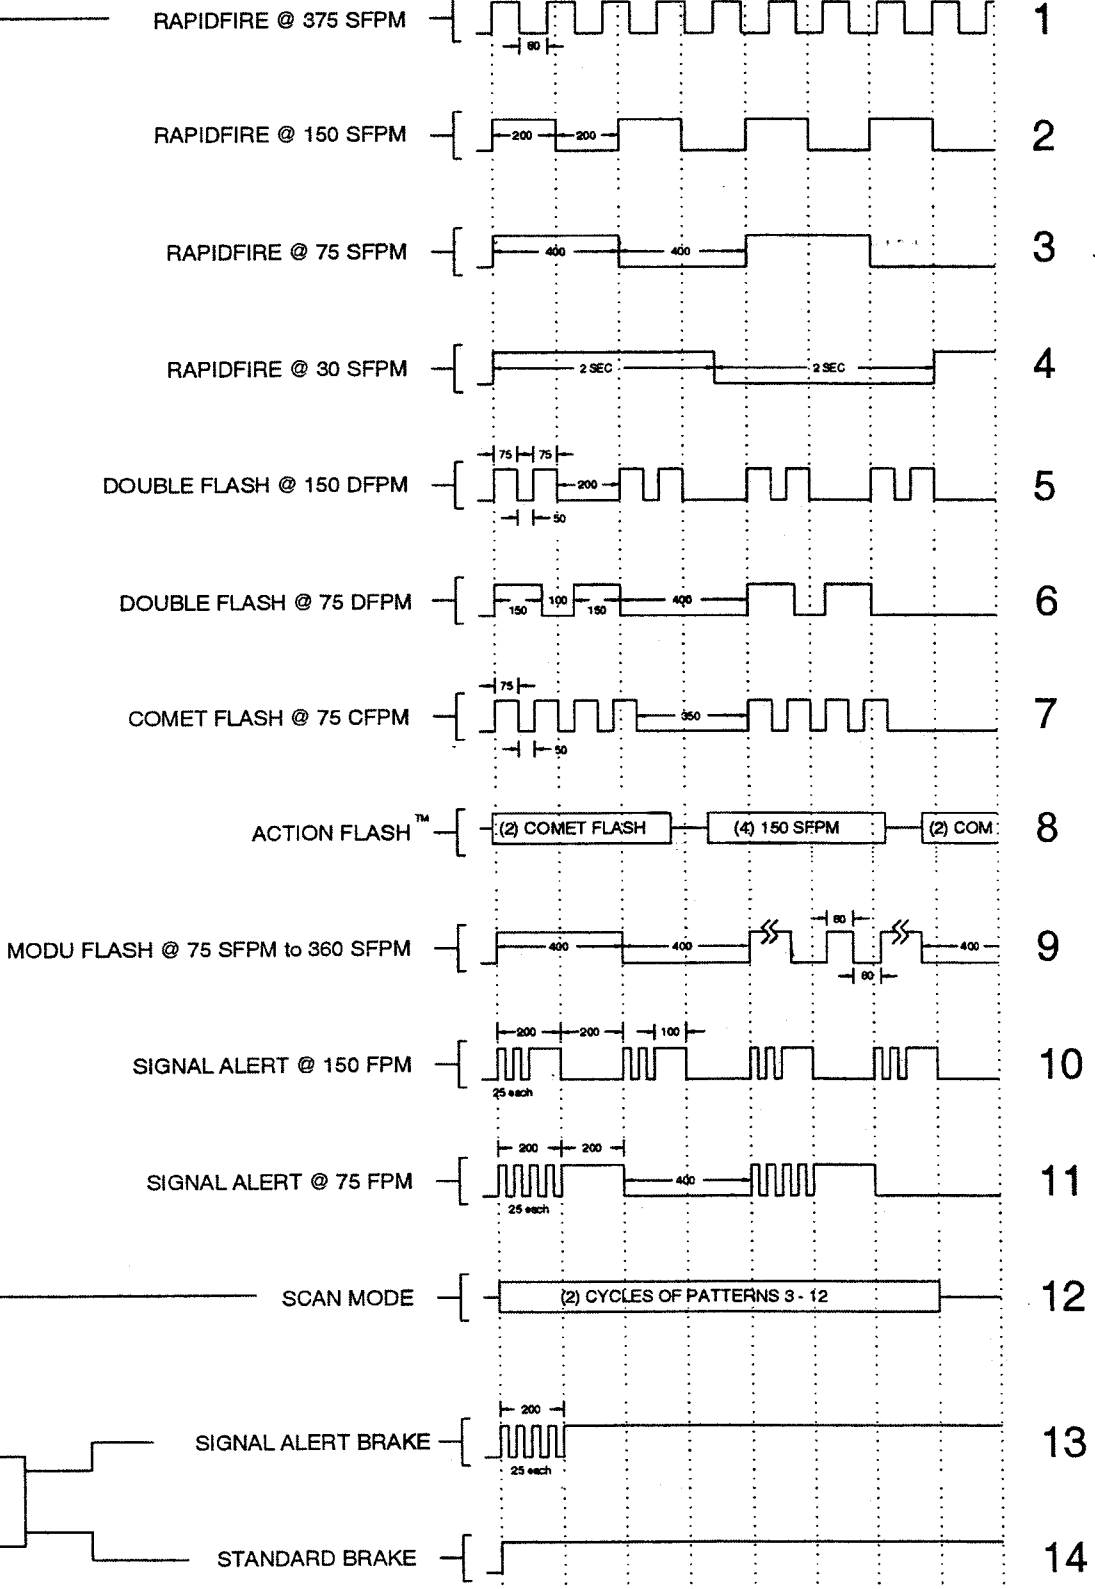

TIMING DIAGRAM

Light Head Series

ledwave1.dwg

TIME (SEC)

WARNING

B/T/T

TIMING DIAGRAM

ARROW TURN SIGNAL SERIES

ledwave2.dwg

TIME (SEC)

WARNING

B/T/T

ARROW

TIMING DIAGRAM

Model DashKing LED
Model FlatLighter LED

ledwave.dwg