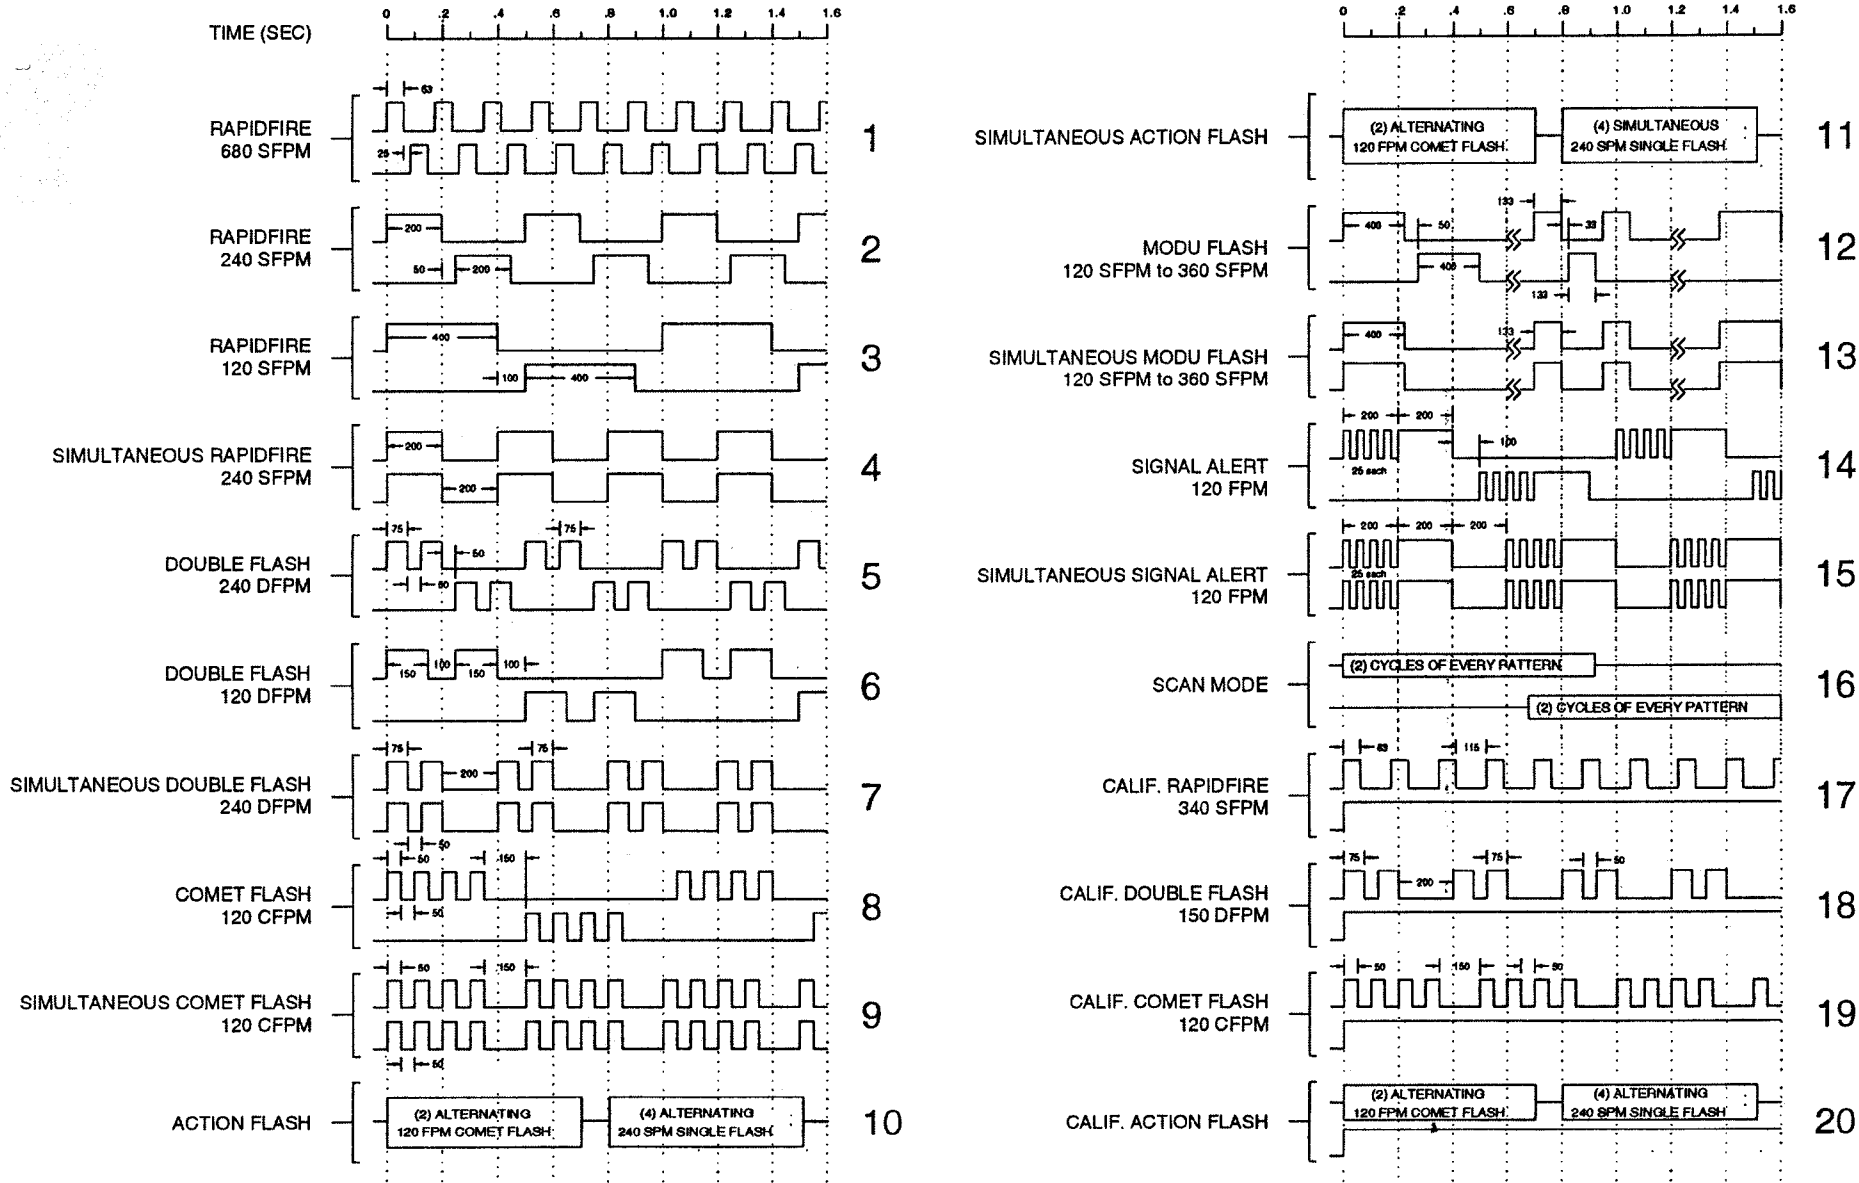

TIMING DIAGRAM

Light Head Series

ledwave1.dwg

TIME (SEC)

WARNING

B/T/T

TIMING DIAGRAM

ARROW TURN SIGNAL SERIES

ledwave2.dwg

TIME (SEC)

WARNING

B/T/T

ARROW

TIMING DIAGRAM

Model DashKing LED
Model FlatLighter LED

ledwave.dwg

TIMING DIAGRAM

Model UFM8

ledwave.dwg