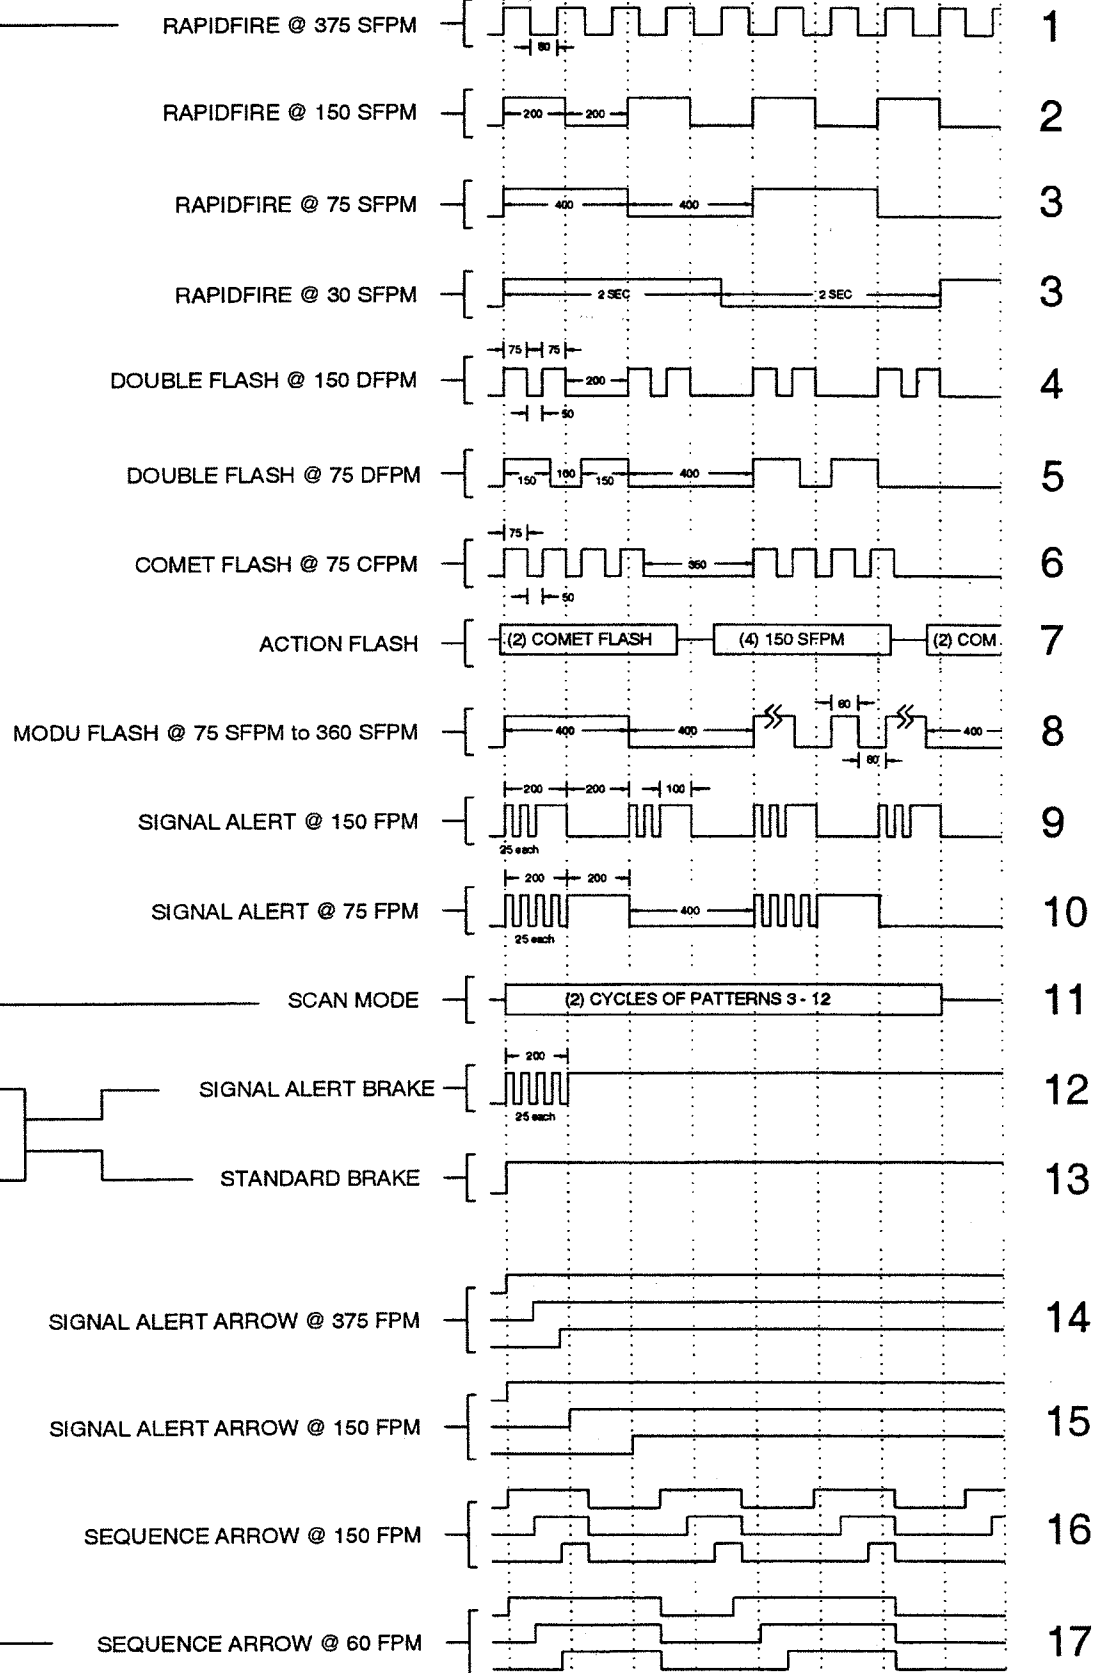

TIMING DIAGRAM

Light Head Series

ledwave1.dwg

TIME (SEC)

WARNING

B/T/T

TIMING DIAGRAM

ARROW TURN SIGNAL SERIES

ledwave2.dwg

TIME (SEC)

WARNING

B/T/T

ARROW

TIMING DIAGRAM

Model DashKing LED
Model FlatLighter LED

ledwave.dwg